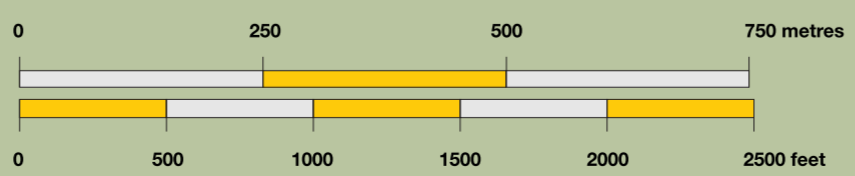

Port of Immingham

HUMBER ESTUARY

SCALE (Approximate)
1:5000

A160
A160 to A180/M180

A1173 to A180/M180

A1173