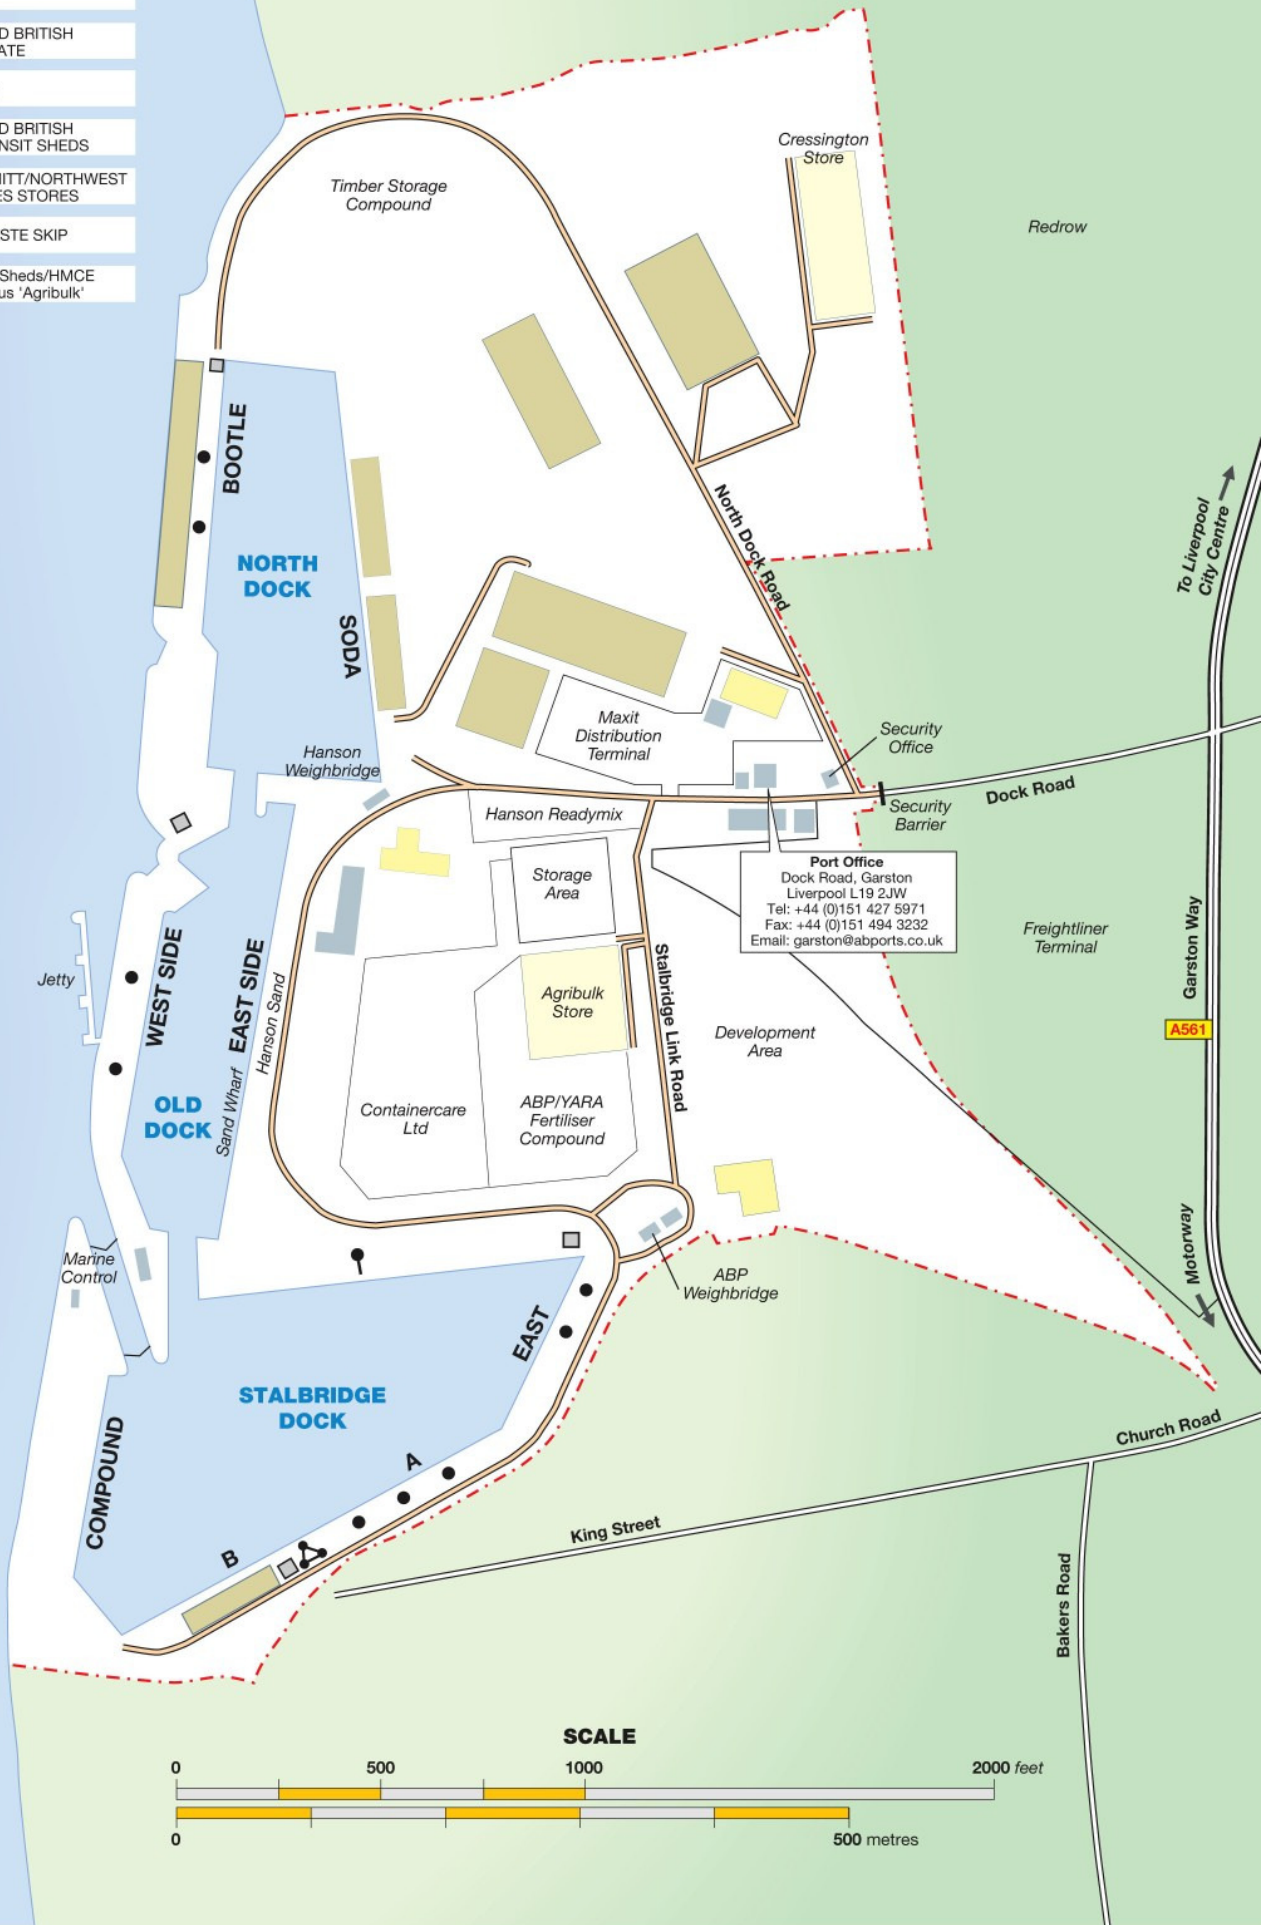

Legend

	ROADS
	ASSOCIATED BRITISH PORTS ESTATE
	BUILDINGS
	ASSOCIATED BRITISH PORTS TRANSIT SHEDS
	FRANK ARMITT/NORTHWEST STEVEDORES STORES
	GALLEY WASTE SKIP
	ABP Transit Sheds/HMCE Bonded status 'Agribulk'

RIVER MERSEY

Port Office
Dock Road, Garston
Liverpool L19 2JW
Tel: +44 (0)151 427 5971
Fax: +44 (0)151 494 3232
Email: garston@abports.co.uk