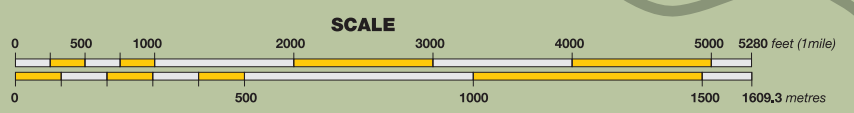

TO M271
M27, M3

Port Office
Ocean Gate, Atlantic Way
Southampton SO14 3QN
Tel: +44 (0)23 8048 8800
VTS Centre
Tel: +44 (0)23 80608208
Fax: +44 (0)23 8023 2991
Email: southampton@abports.co.uk

PORT
DEVELOPMENT
LAND