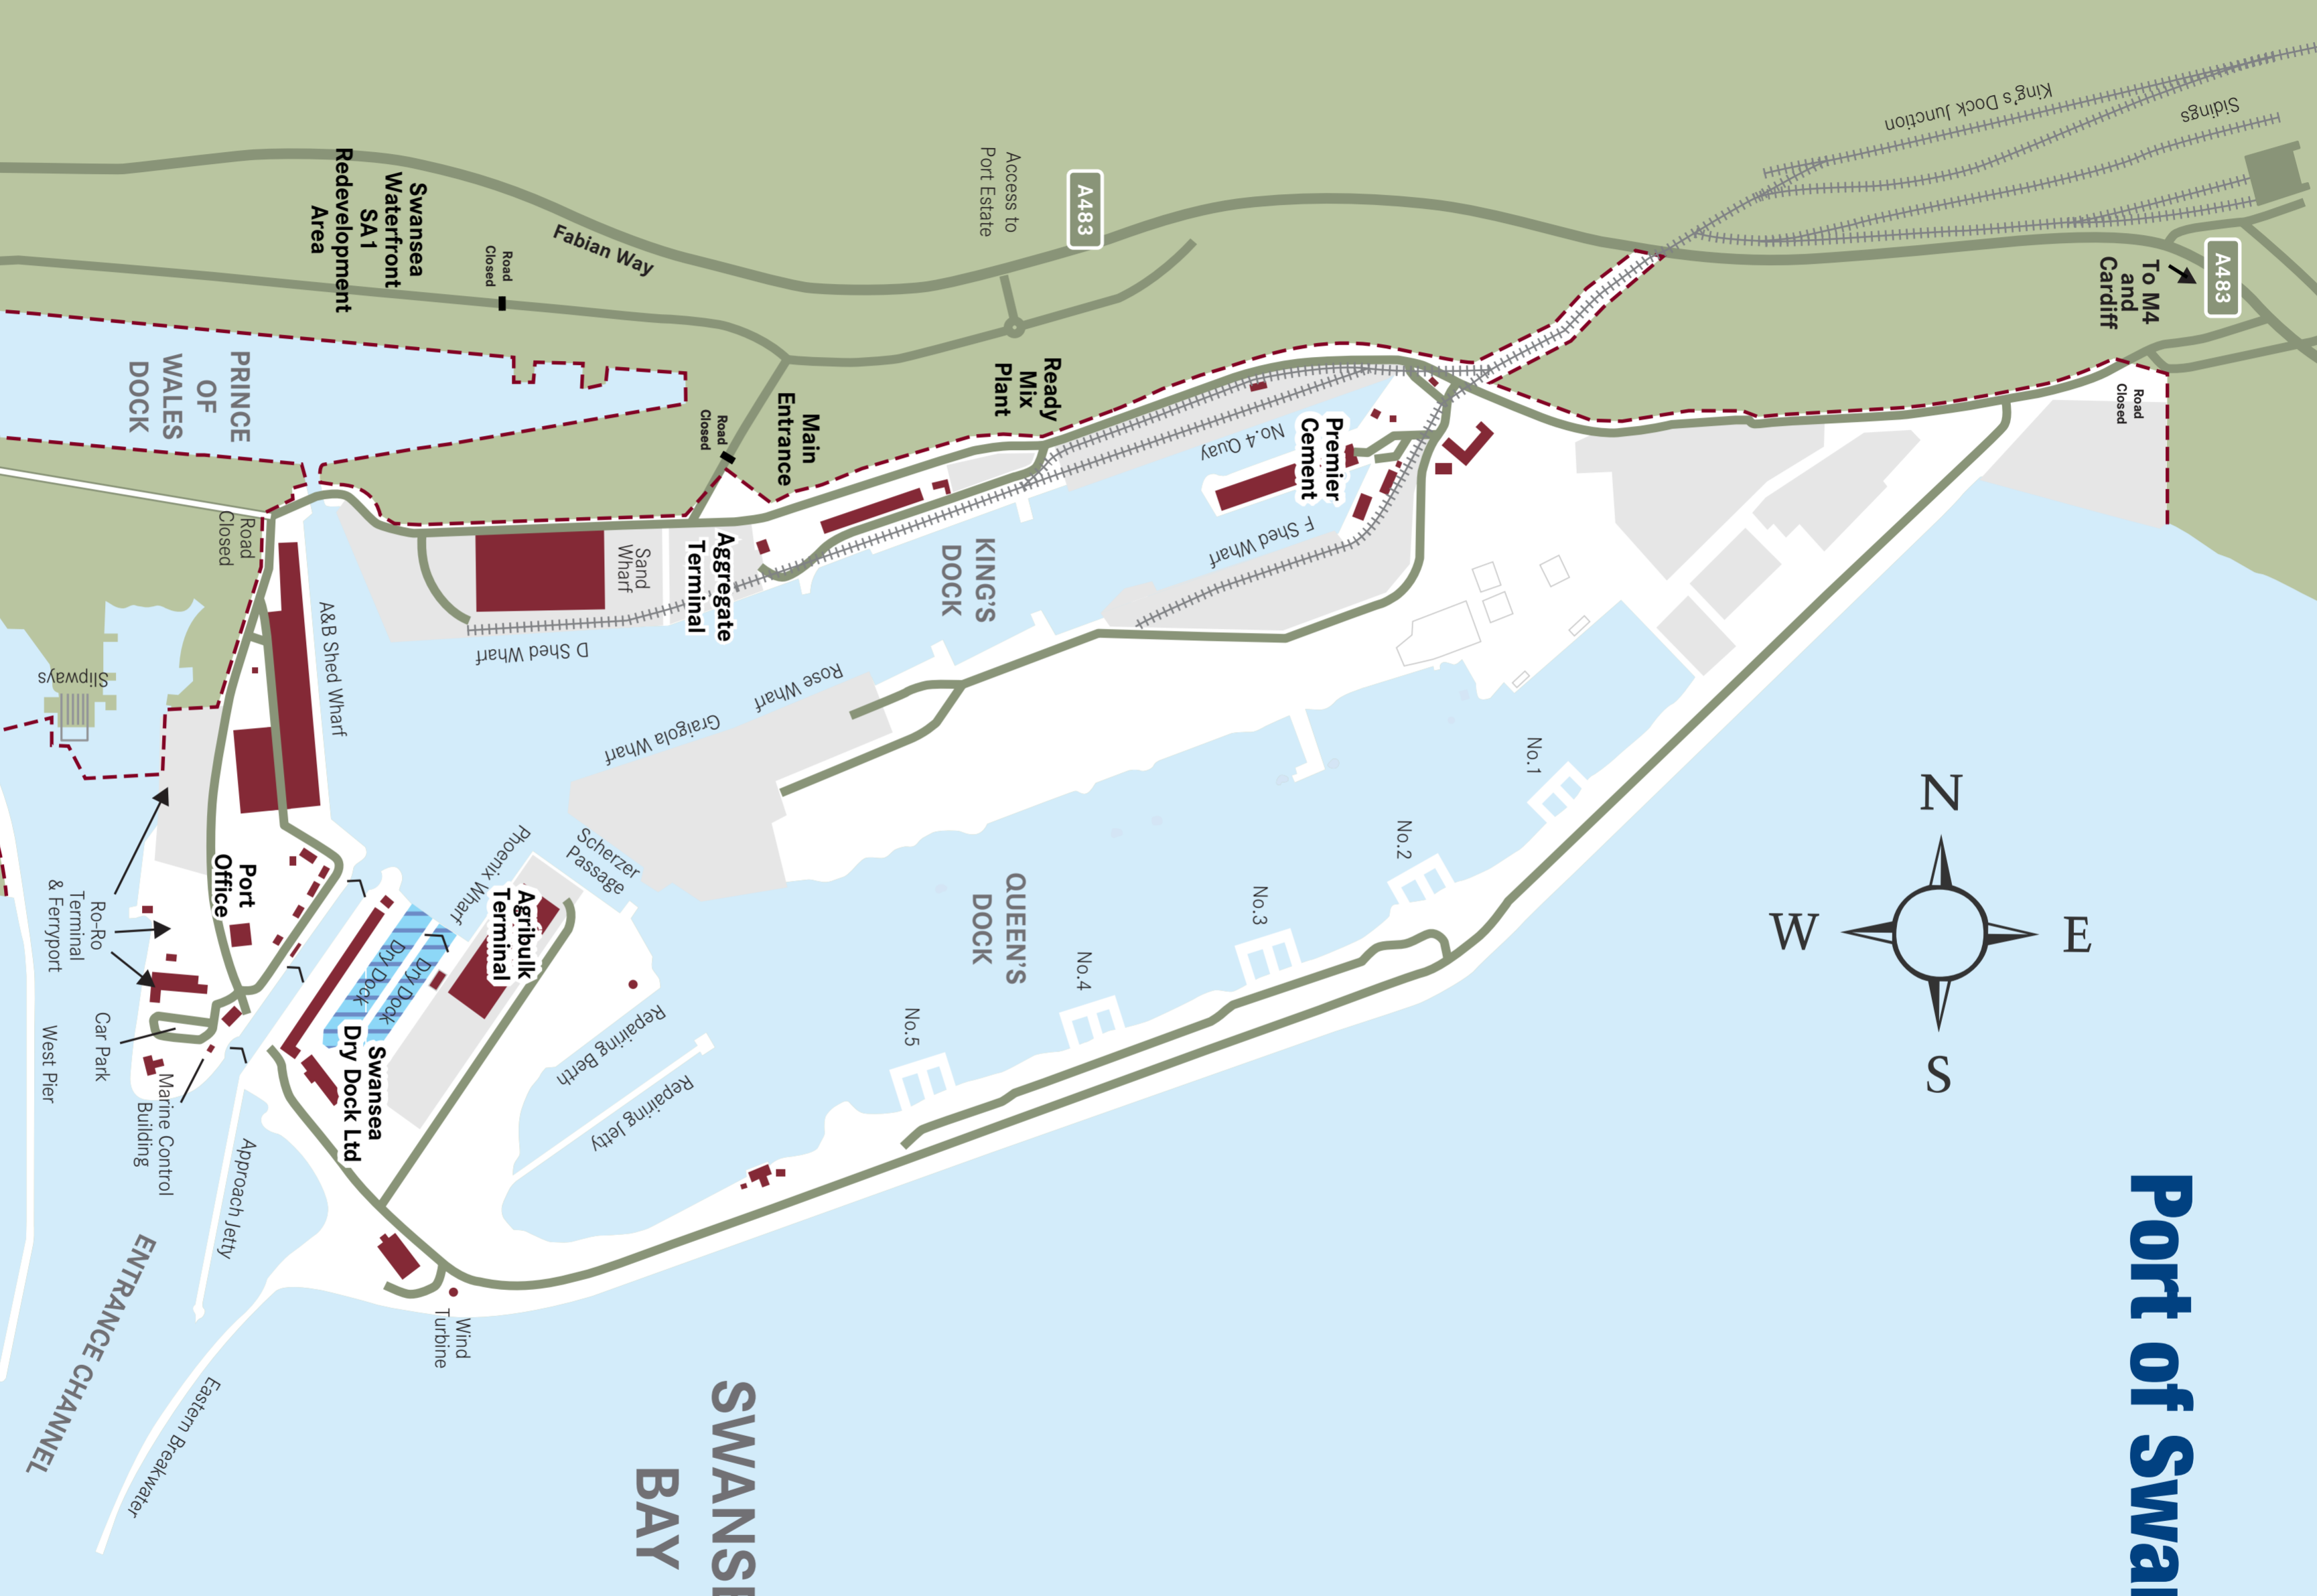

Port of Swansea

Pentre-Guinea Road
A4217
Quay Parade
RIVER TAWE
SWANSEA MARITIME QUARTER

SWANSEA BAY